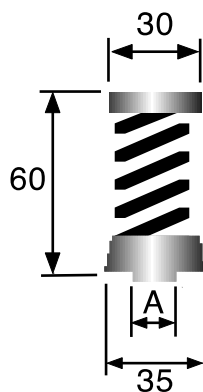

## HS-Y SERIES

Dimensions	Length	Width	Height	Max Rod Diam.
mm	40	50	100	10

## IM-Y SERIES

Dimensions	A	Open Height	Max Rod Diam.
mm	17	60	10

Spring	Colour	Rated Load (kg)	Deflection (mm)
Y-10	Silver	10	20
Y-15	Gold	15	20
Y-30	Black	30	20
Y-50	Silver	50	20
Y-60	Blue	60	20