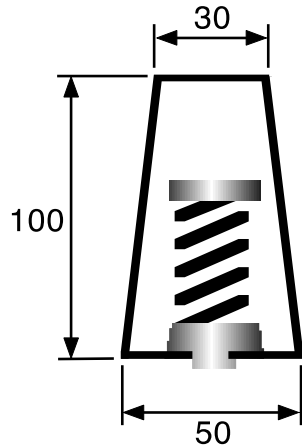

## HS-Y SERIES

Dimensions	Length	Width	Height	Max Rod Diam.
mm	40	50	100	10

## IM-Y SERIES

Dimensions	A	Open Height	Max Rod Diam.
mm	17	60	10

Spring	Colour	Rated Load (kg)	Deflection (mm)
Y-10	Silver	10	20
Y-15	Gold	15	20
Y-30	Black	30	20
Y-50	Silver	50	20
Y-60	Blue	60	20